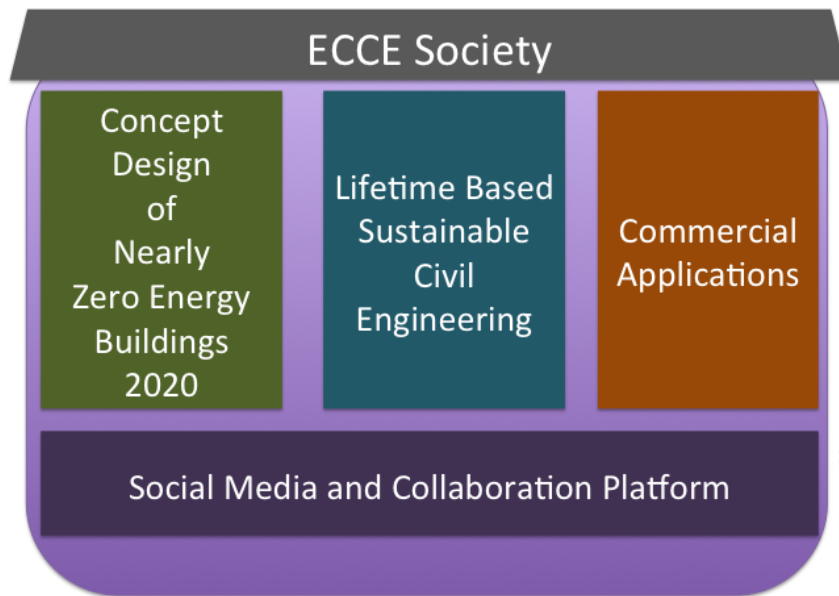

WELCOME!

to discuss on the actual issues for developing the activities of SC K&T