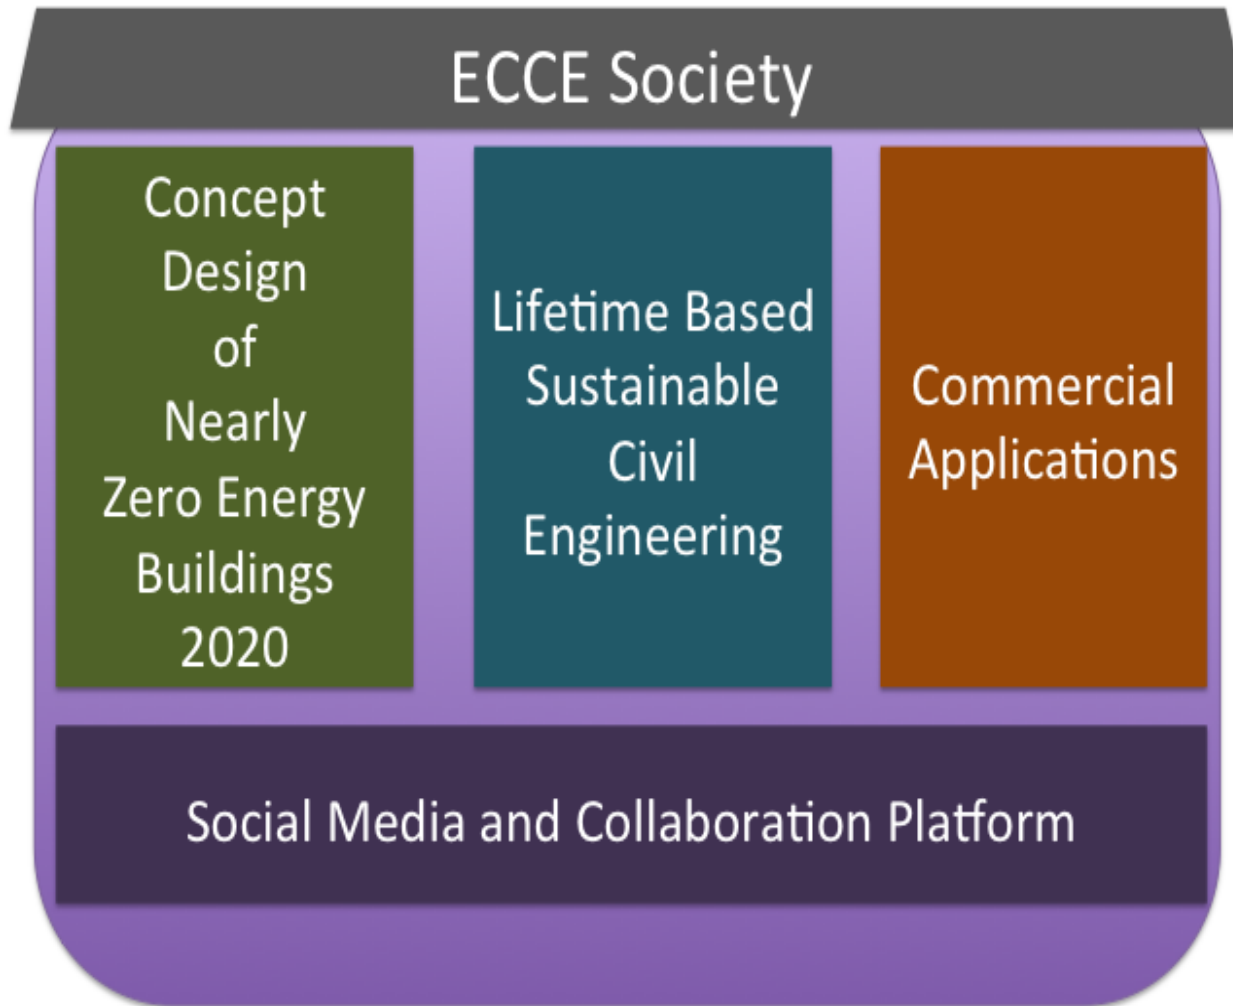

ECCE Standing Committee Knowledge and Technology

Meeting on Friday, 28th October, 2011

Antalya, Turkey

Introductory Report

BACKGROUND

- There is a high **challenge of change** for building and civil engineering during this decade
- **New knowledge and technology** has to be adopted **from R&D results into practice**
- The key question is, **how the working of SC K&T can be developed for this challenge?**

Change of the Paradigm of SC K&T

Transform the work of **SC K&T**

- *from a minor discussion club of a few persons*
- *into an active and common platform and interactive audience of all ECCE members who are interested in actual themes*
- for **supporting the change** of the paradigm of building and civil engineering in this decade.

“ECCE Social Network BuildLife” is a modern tool for **drastic advance of the work of ECCE SC K&T**

ECCE Social Network is also **a part of the generic Global BuildLife Network**

Social Networking means

- real time communication and **interactive building of understanding**
- with the help of information technology, while
- the **partners are able to act both as consumer (user) and as producer.**

Four Key Services at the first phase